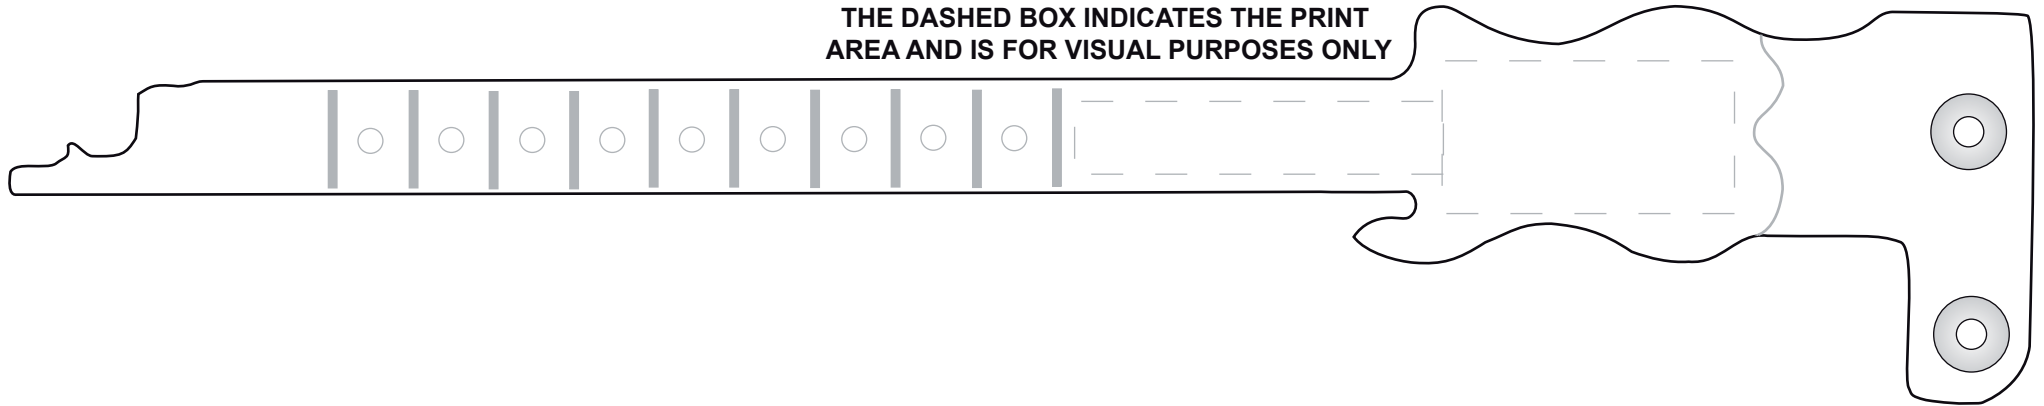

# GUITARBAND

**PRINT AREA** 45mm x 10mm (along strap)  
39mm x 20mm (fatter part)  
(cannot serialise)

THE DASHED BOX INDICATES THE PRINT  
AREA AND IS FOR VISUAL PURPOSES ONLY

neon red  
nearest pms 185c