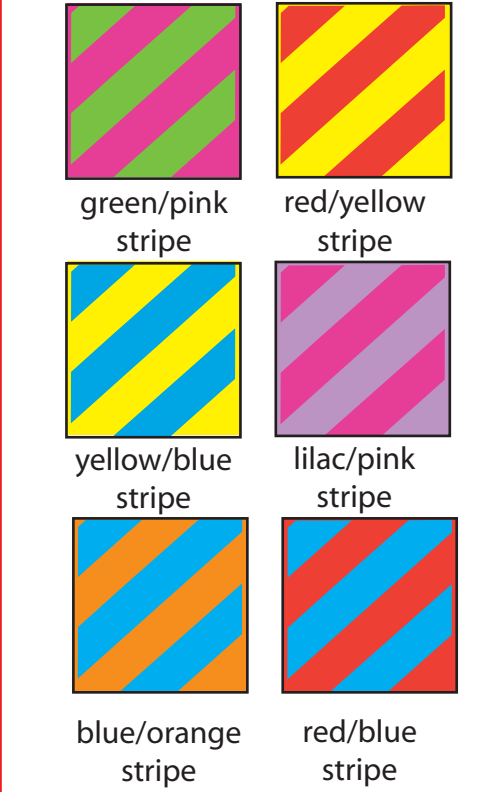

3/4 inch BANDET

QUANTITY:
BAND COLOUR:
PRINT COLOUR IS BLACK ONLY

Serial numbering as standard

The dashed box indicates the recommended print area of the band and is for visual purpose only

PRINT AREA
Recommended print area 100mm x 15mm
Can print 180mm x 15mm but print will be partially covered by part of the band

COLOURS AVAILABLE

NEW COLOURS AVAILABLE

Tel 01892 548364
artwork@idcband.co.uk

PLEASE NOTE that these proofs serve as a visual guide only and colours may not be a true representation. Always refer to a pantone print guide for colour matching